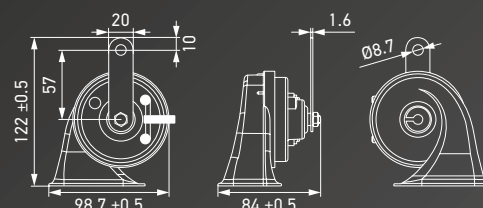

MORE INFORMATION
www.hella.com/horns

OE-CONNECT HORNS