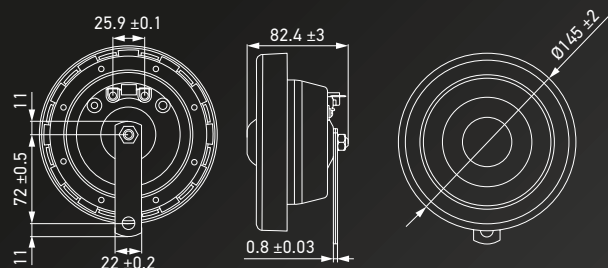

## DISC HORN | AVANT TONE

- Avant grade look and design.
- Enhanced electromagnet power gives overwhelming sound emission.
- Available in 12 V / 24 V for highway application.
- With 6.3 mm blade terminal contacts, open.
- Bracket on horn for M10 fixing screw.

| Part no.        | Quantity      | Description |
|-----------------|---------------|-------------|
| 3CB 004 811-101 | 1 set (2 pcs) | S140 Set    |

|                        |            |         |          |
|------------------------|------------|---------|----------|
| 1x 280 Hz<br>1x 380 Hz | 118 dB (A) | 2x 60 W | + - 12 V |
| ≤ 5.0 A                | IP 54      | ECE R28 | 100,000x |