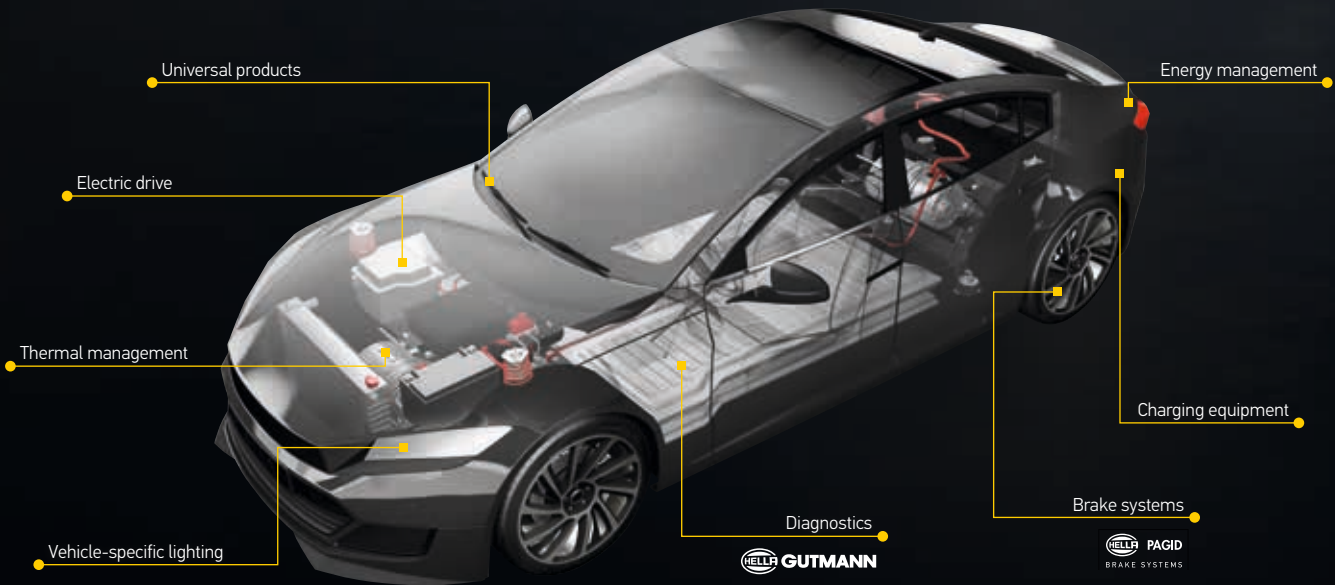

WHEN THE SOLUTION EXISTS BEFORE THE PROBLEM APPEARS.

> **45,000**
ITEMS
IN THE PROGRAMME

EXPERTS WITH
E-MOBILITY

OVER
1500 PRODUCTS
IN THE E-MOBILITY RANGE

OE EXPERTISE

COVERS VARIOUS
VEHICLE TYPES

TECH WORLD HELLA TECH WORLD
www.hella.com/techworld