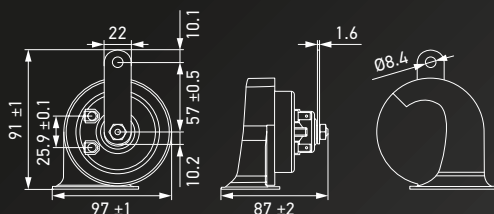

TE30 SERIES

TRUMPET HORN | CHROME TWIN

- Special edition with a high glossy chrome design.
- Harmonious tone and wide sound emission.
- Strong acoustic signaling for greater safety in traffic.
- With 6.3 mm blade terminal contacts, open.
- Bracket on horn for M8 fixing screw.

Part no.	Quantity	Description
3FH 007 728-883	1 set (2 pcs)	TE30 Set

- 1x 410 Hz
- 1x 510 Hz
- 112 ± 3 dB (A)
- 2x 60 W
- + - 12 V
- ≤ 5.0 A
- IP 54
- ECE R28
- 100,000x

MORE INFORMATION
www.hella.com/horns