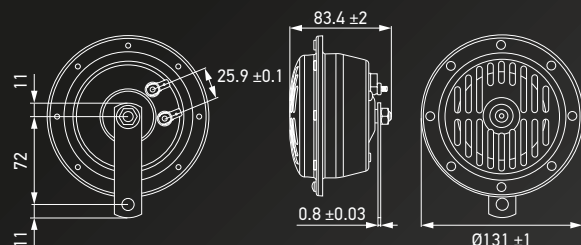

## 24 V DISC HORN | AVANT TONE CHROME

- Avant grade look and design.
- Enhanced electromagnet power gives overwhelming sound emission.
- Available in 12 V / 24 V for highway application.
- With 6.3 mm blade terminal contacts, open.
- Bracket on horn for M10 fixing screw.

Part no.	Quantity	Description
3CB 004 811-071	1 set (2 pcs)	S130 Set

1x 280 Hz 1x 380 Hz	118 ± 3 dB (A)	2x 72 W	+ - 24 V
≤ 3.0 A	IP 54	ECE R28	100,000x

MORE INFORMATION  
[www.hella.com/horns](http://www.hella.com/horns)