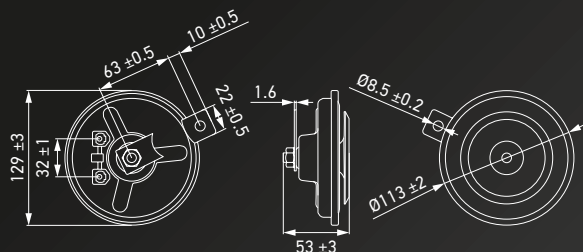

B36 SERIES

24 V DISC HORN | RICH TONE

- High quality rich tone.
- Penetrating, long-range tone for additional safety.
- Enhanced quality and durability.
- With 6.3 mm blade terminal contacts, open.
- Bracket on horn for M8 fixing screw.

Part no.	Quantity	Description
3BA 002 768-431	1 piece	B36

MORE INFORMATION
www.hella.com/horns

HEAVY DUTY HORNS