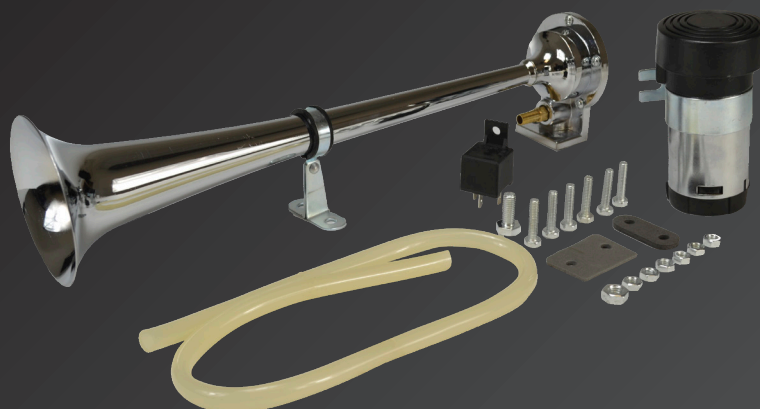

CA40 SERIES

CHROME SINGLE AIR HORNS | SUPER LOUD

- Super loud and high-penetrating power tone.
- Pneumatic operation for vehicles with a compressed air brake system.
- With flat connections of 6.3 mm, open, blade type.
- 2 holes for M10 fixing screws.
- Pressure Range: 0.98 bar

| Part no. | Quantity | Description |
|-----------------|----------|---------------------------|
| 3PA 013 410-001 | 1 piece | CA40, 12 V ^[1] |
| 3PA 013 410-021 | 1 piece | CA40, 24 V ^[2] |

* Includes: air horn, compressor, pressure tubes, bifurcated piece, fastening and relay