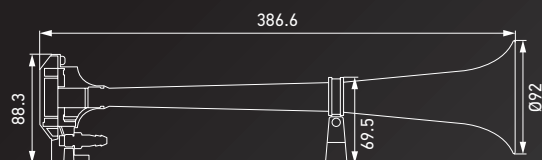

CA40 SERIES

CHROME SINGLE AIR HORNS | SUPER LOUD

- Super loud and high-penetrating power tone.
- Pneumatic operation for vehicles with a compressed air brake system.
- With flat connections of 6.3 mm, open, blade type.
- 2 holes for M10 fixing screws.
- Pressure Range: 0.98 bar

| Part no. | Quantity | Description |
|-----------------|----------|---------------------------|
| 3PA 013 410-001 | 1 piece | CA40, 12 V ^[1] |
| 3PA 013 410-021 | 1 piece | CA40, 24 V ^[2] |

* Includes: air horn, compressor, pressure tubes, bifurcated piece, fastening and relay