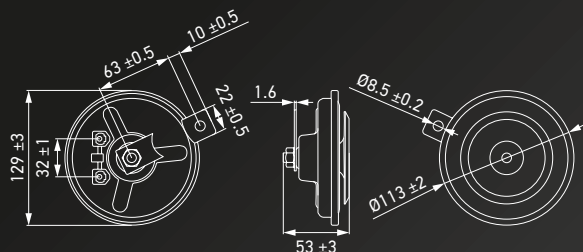

B36 SERIES

DISC HORN | RICH TONE

- High quality rich tone.
- Penetrating, long-range tone for additional safety.
- Enhanced quality and durability.
- With 6.3 mm blade terminal contacts, open.
- Bracket on horn for M8 fixing screw.

Part no.	Quantity	Description
3BA 002 768-082	1 piece	B36

335 Hz	116 ± 2 dB (A)	72 W	± 12 V
≤ 6.0 A	IP 65	ECE R28	100,000x

MORE INFORMATION
www.hella.com/horns

HEAVY DUTY HORNS