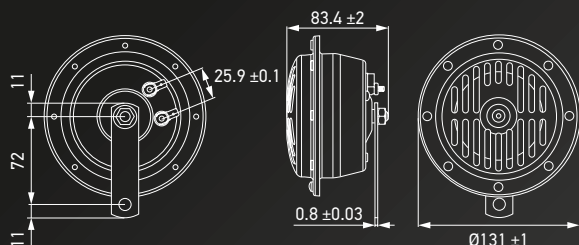

S130 SERIES

24 V DISC HORN | AVANT TONE CHROME

- Avant grade look and design.
- Enhanced electromagnet power gives overwhelming sound emission.
- Available in 12 V / 24 V for highway application.
- With 6.3 mm blade terminal contacts, open.
- Bracket on horn for M10 fixing screw.

Part no.	Quantity	Description
3CB 004 811-071	1 set (2 pcs)	S130 Set

MORE INFORMATION
www.hella.com/horns

HEAVY DUTY HORNS